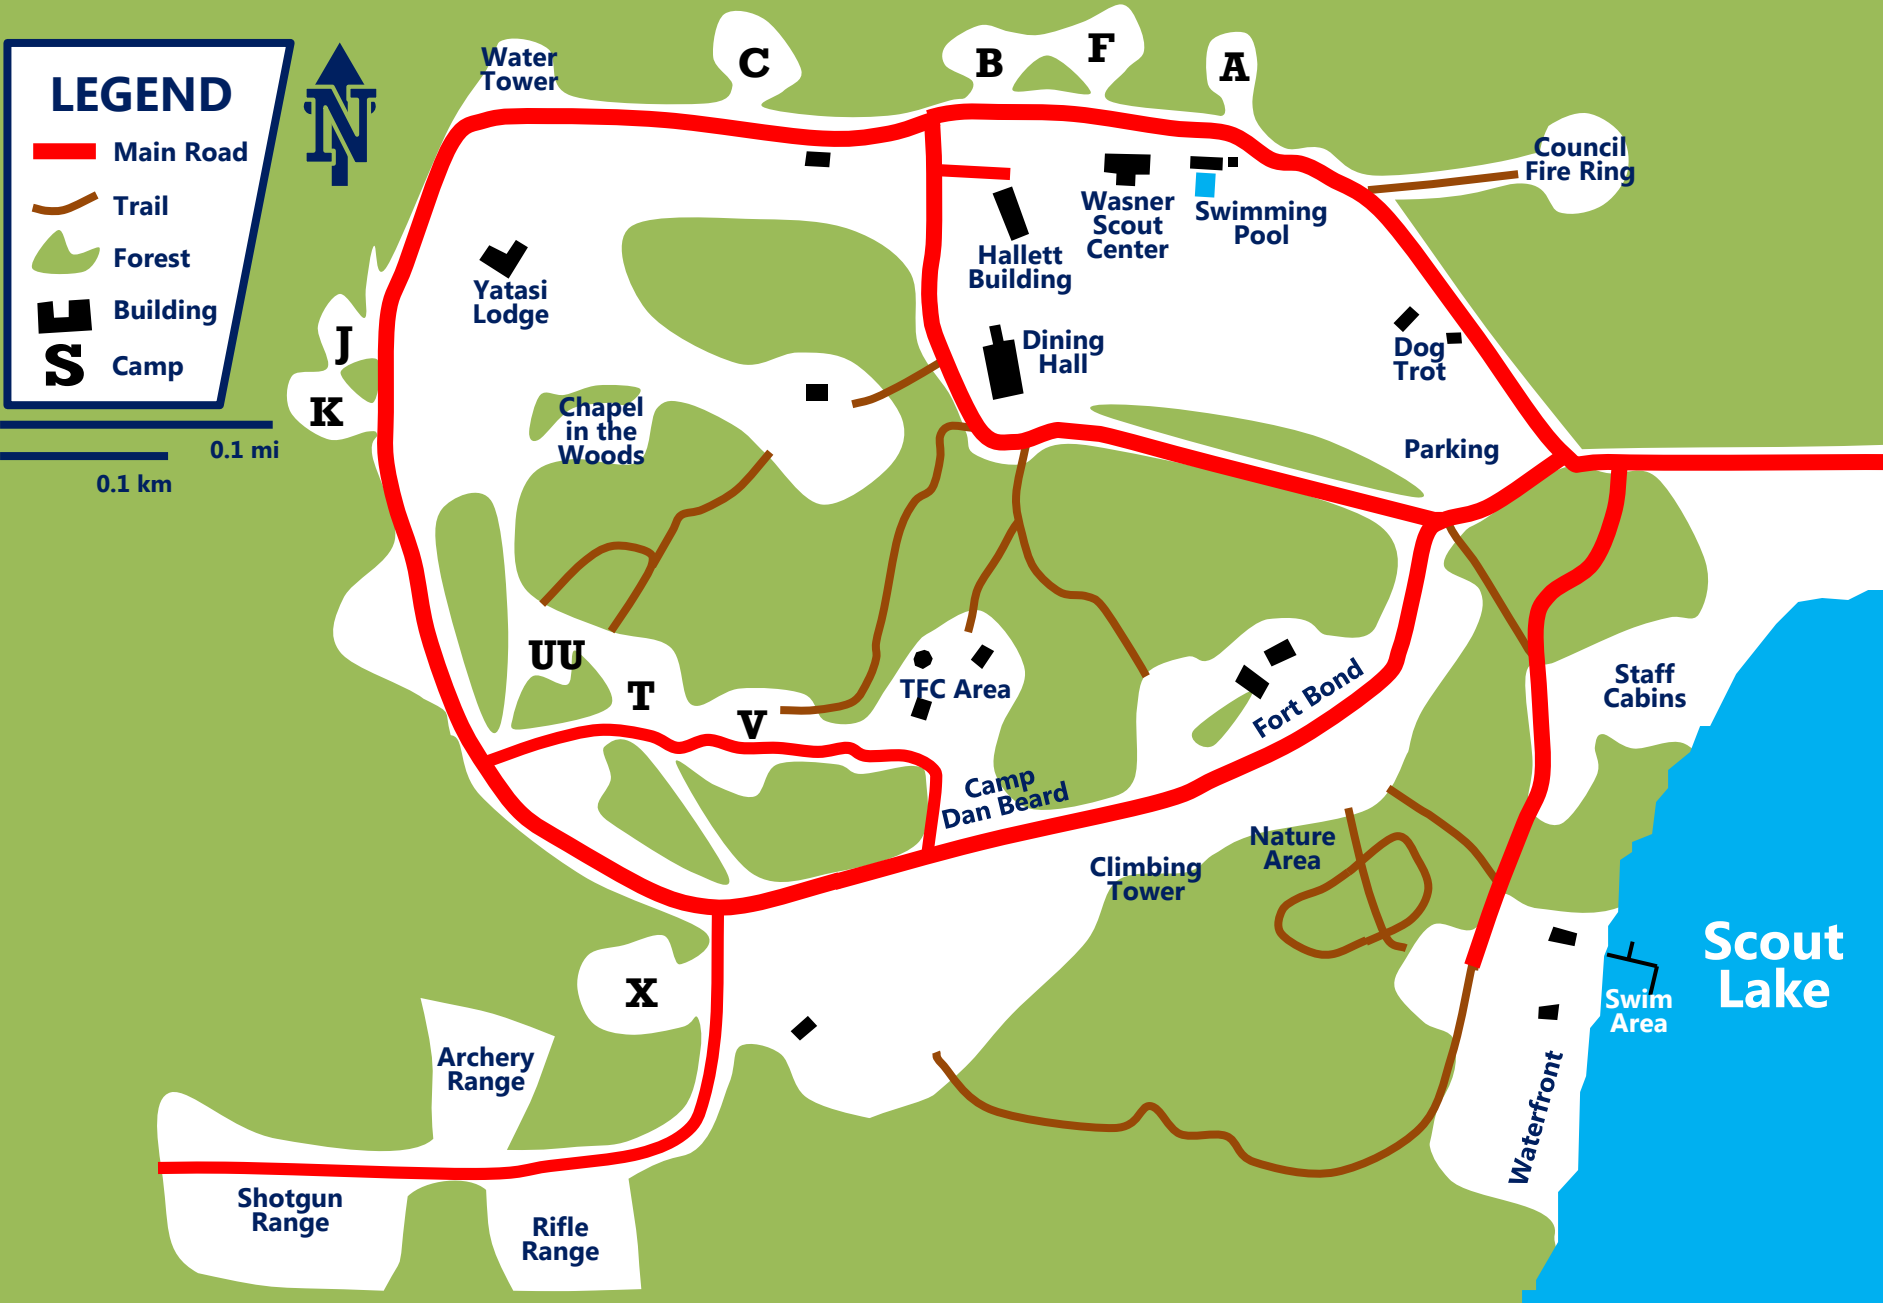

# Garland Scout Camp

at Kinsey Scout Reservation

**LEGEND**

- Main Road
- Trail
- Forest
- Building
- Camp

0.1 mi  
0.1 km

Scout Lake